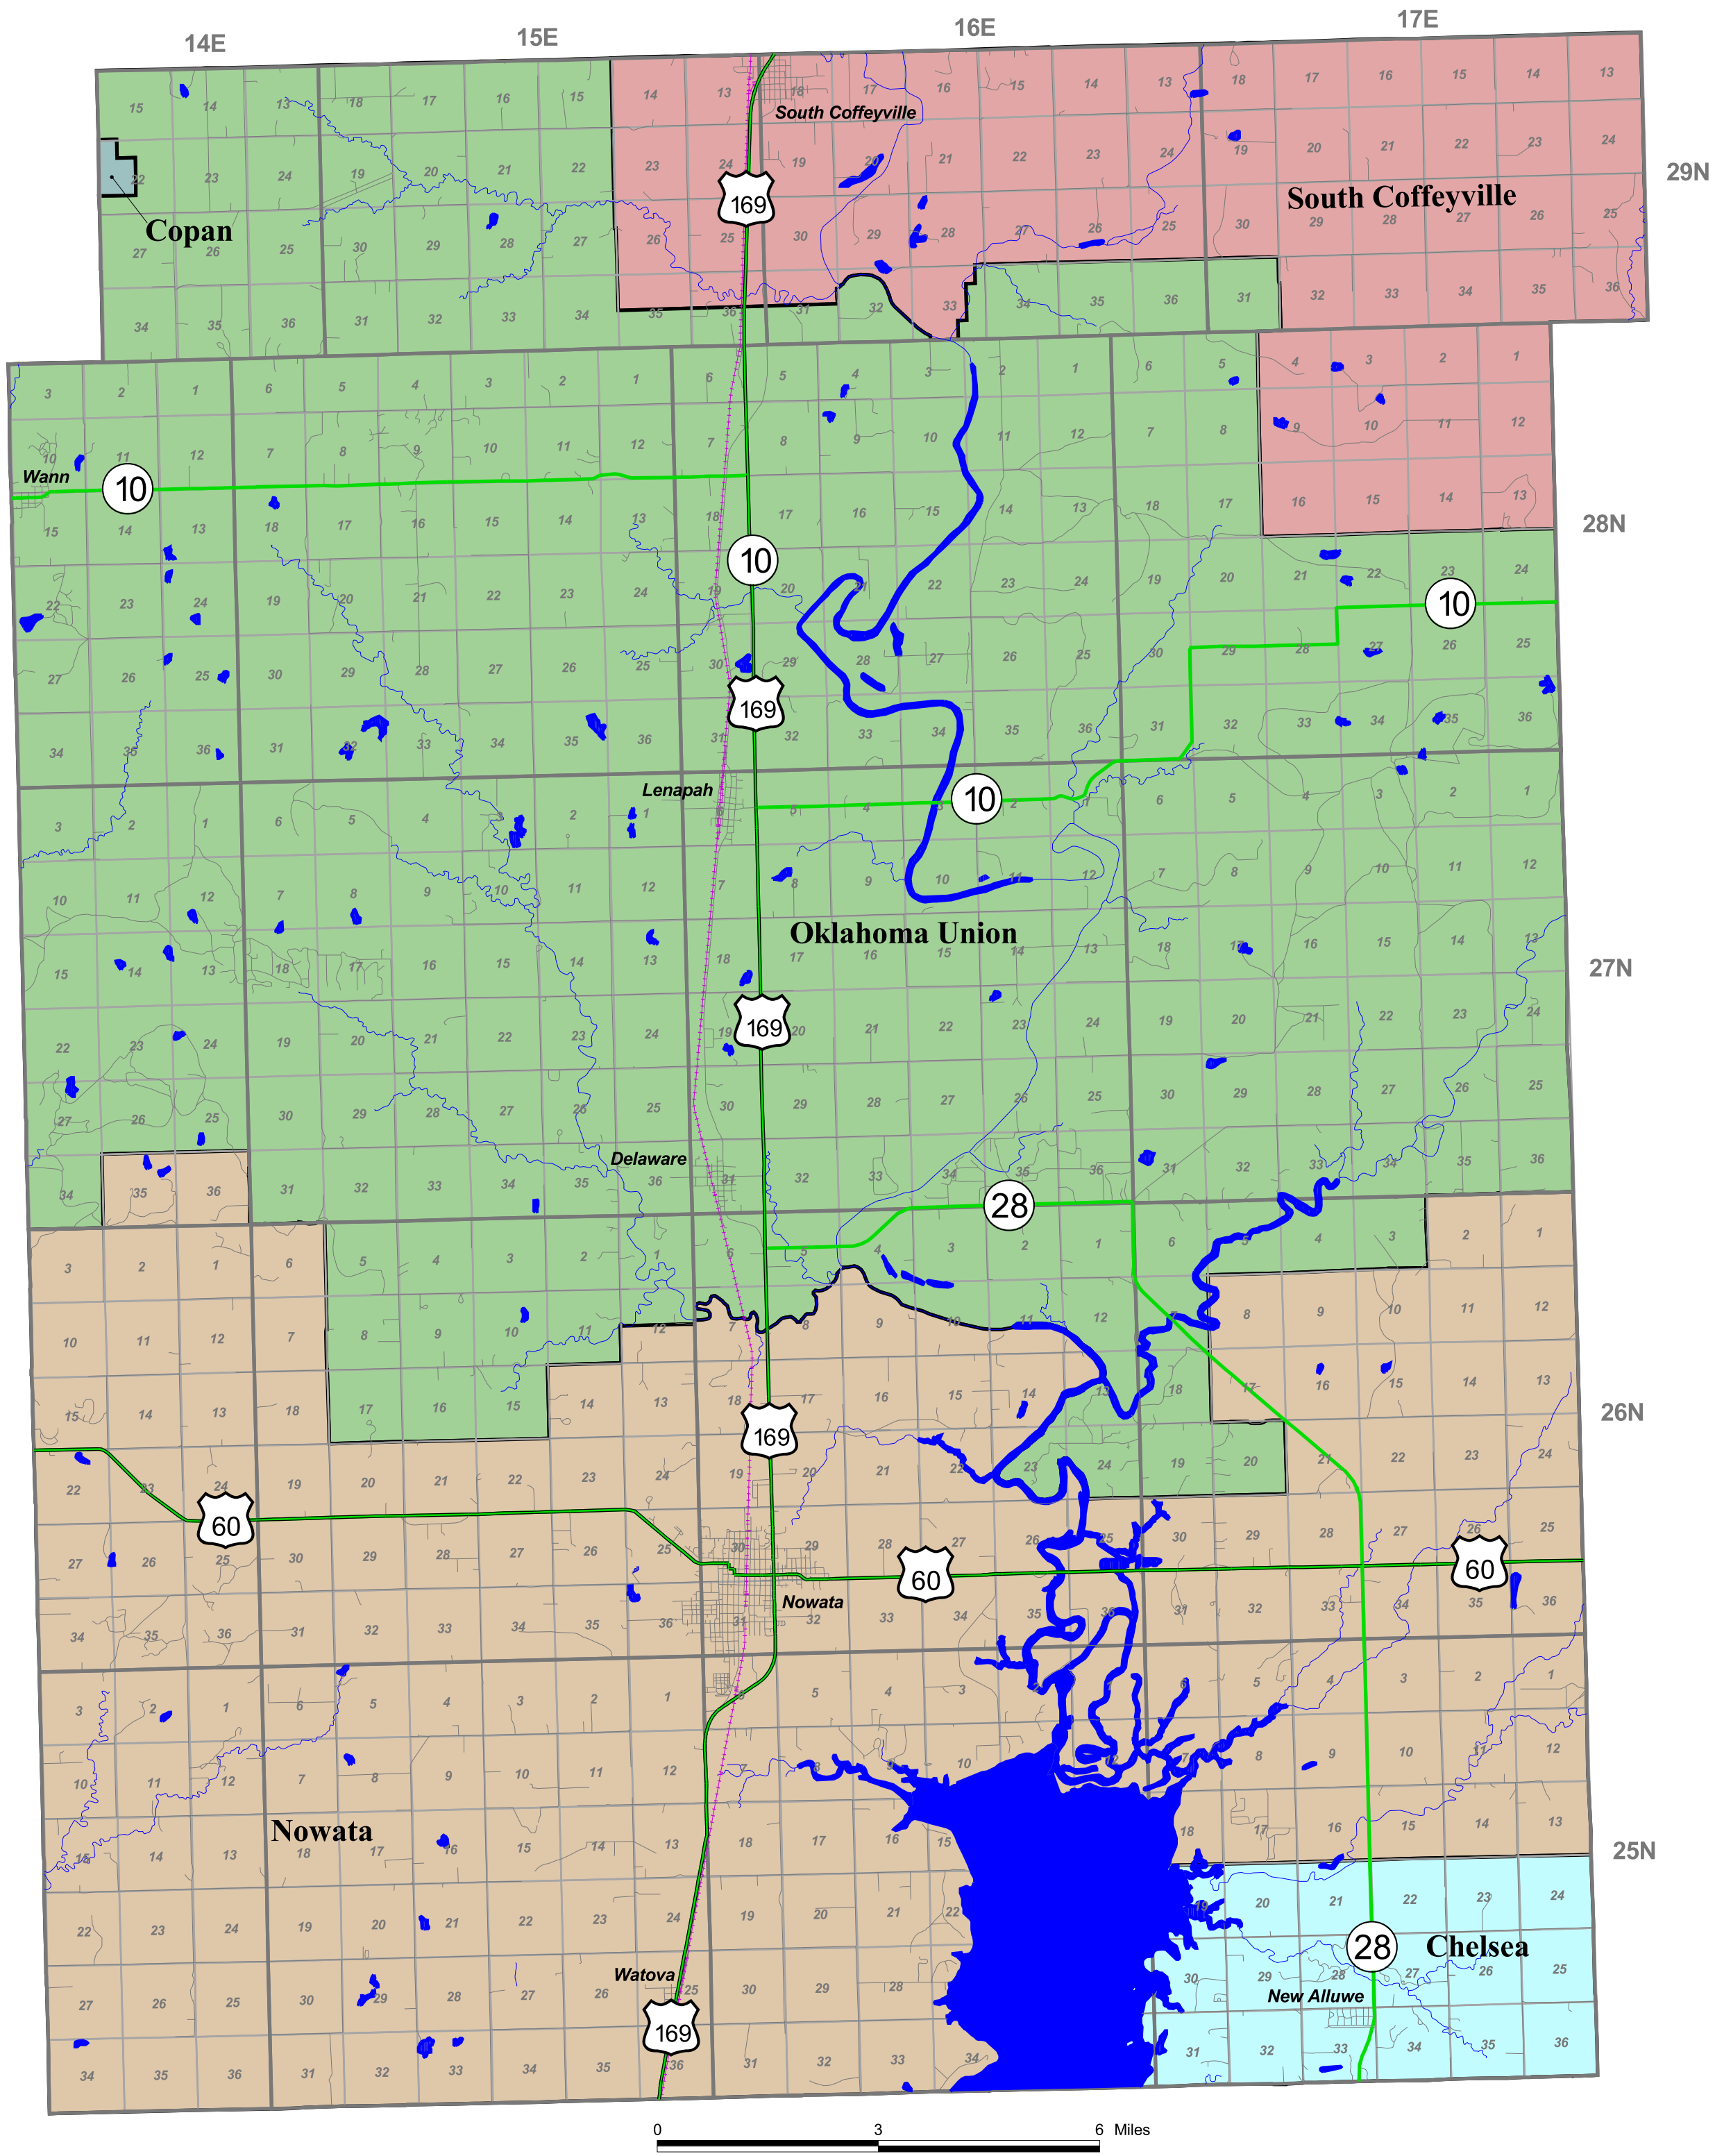

Nowata County

Legend - School Districts

Tri-County Career Technology Center		Northeast Oklahoma Career Technology Center	
	JI-4 Copan		JI-3 Chelsea
	I-40 Nowata		
	I-3 Oklahoma Union		
	D-51 South Coffeyville		

Ad Valorem Reference Number

Chelsea	53/525/11
Copan	53/606/01
Nowata	53/402/01
Oklahoma Union	53/399/01
South Coffeyville	53/404/01